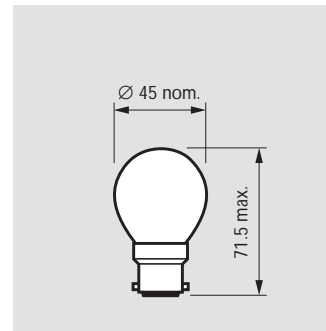

- Rural and isolated areas where mains power supplies are not available;
- Emergency lighting installations.

A60 E27

A60 E27

A60 B22d

Dimensions in mm

P45 B22d

Burning position

Commercial name	Type	Bulb	Wattage		Cap/ base	Finish	Lumen output	Lamp life 100% h	EOC
			W	V					
15W									
PRACTITONE	Extra low voltage	P45	15	24	B22D	CL	N/A	1000	066763
25W									
PRACTITONE	Extra low voltage	P45	25	24	B22D	CL	N/A	1000	066800
PRACTITONE	Extra low voltage	A60	25	12	E27	CL	340	1000	101242
PRACTITONE	Extra low voltage	A60	25	24	E27	CL	335	1000	090133
PRACTITONE	Extra low voltage	A60	25	42	E27	CL	335	1000	138378
PRACTITONE	Extra low voltage	A60	25	24	B22D	CL	260	1000	139108
40W									
PRACTITONE	Extra low voltage	P45	40	24	B22D	CL	N/A	1000	159342
PRACTITONE	Extra low voltage	A60	40	12	E27	CL	590	1000	022950
PRACTITONE	Extra low voltage	A60	40	24	E27	CL	640	1000	022936
PRACTITONE	Extra low voltage	A60	40	42	E27	CL	570	1000	090157
PRACTITONE	Extra low voltage	A60	40	50	E27	CL	520	1000	101563
PRACTITONE	Extra low voltage	A60	40	24	B22D	CL	640	1000	090140
PRACTITONE	Extra low voltage	A60	40	42	B22D	CL	570	1000	101389
60W									
PRACTITONE	Extra low voltage	A60	60	12	E27	CL	990	1000	090171
PRACTITONE	Extra low voltage	A60	60	24	E27	CL	970	1000	090188
PRACTITONE	Extra low voltage	A60	60	42	E27	CL	920	1000	090201
PRACTITONE	Extra low voltage	A60	60	50	E27	CL	810	1000	101884
PRACTITONE	Extra low voltage	A60	60	24	B22D	CL	970	1000	090164
PRACTITONE	Extra low voltage	A60	60	42	B22D	CL	920	1000	101716
75W									
PRACTITONE	Extra low voltage	A60	75	24	E27	CL	1300	1000	090225
PRACTITONE	Extra low voltage	A60	75	24	B22D	CL	1300	1000	102010
100W									
PRACTITONE	Extra low voltage	A60	100	24	E27	CL	1860	1000	090232
PRACTITONE	Extra low voltage	A60	100	42	E27	CL	1500	1000	102218
PRACTITONE	Extra low voltage	A60	100	24	B22D	CL	1860	1000	102119